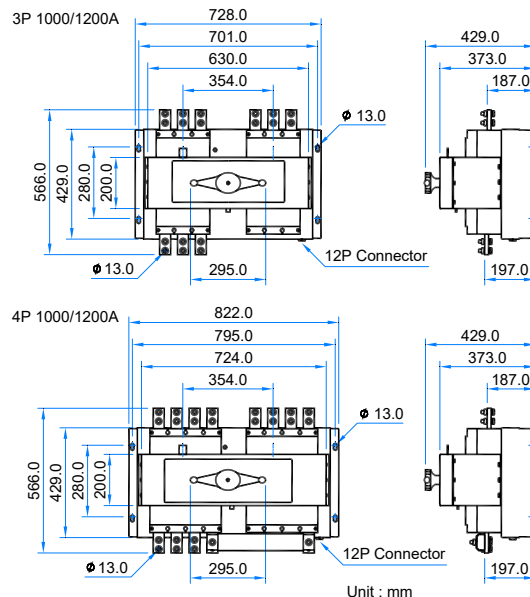

BTS3BE1000/1200

BTS4BE1000/1200

MCCB Type Transfer Switch

Rated Voltage 100 to 600 Vac Rated Current 1000 Amp / 1200 Amp

Features

- High short circuit breaking capacity
- Incorporate OCPD design ^{*1}
- Complies with IEC60947-6-1 requirements ^{*2}
- MCCB has auxiliary limit switch inside
- Reliable motor-operated transfer mechanism
- Molded insulating manual handle
- PVC-coated bus bar > 3KV insulation
- With mechanical interlock
- Includes plug-in connector, for simple hook-up to controller
- Preassembled reinforced aluminum base
- Aluminum made baseplate prevent eddy current effect
- Optional service maintenance key lock device

BTS Rated Operating Current & AC Rated Breaking Capacity

Type	Poles	Rated Current (A) Ambient Temperature 40 °C	AC Rated Breaking Capacity (KA)					Weight (Kg)
			IEC 60947-2 Icu / Ics					
			240V	380V	415V	440V	500V	
BTS3BE1000	3P	1000	85 / 43	50 / 25	50 / 25	50 / 25	42 / 21	78.5
BTS4BE1000	4P	1000	85 / 43	50 / 25	50 / 25	50 / 25	42 / 21	98
BTS3BE1200	3P	1200	85 / 43	50 / 25	50 / 25	50 / 25	42 / 21	78.5
BTS4BE1200	4P	1200	85 / 43	50 / 25	50 / 25	50 / 25	42 / 21	98

*All dimensions and weights shown are approximate for reference only. For special high breaking capacity requirements, please contact us.

Dimensions

*1 OCPD: Over current protection device.

*2 IEC60947-6-1 Requirements: