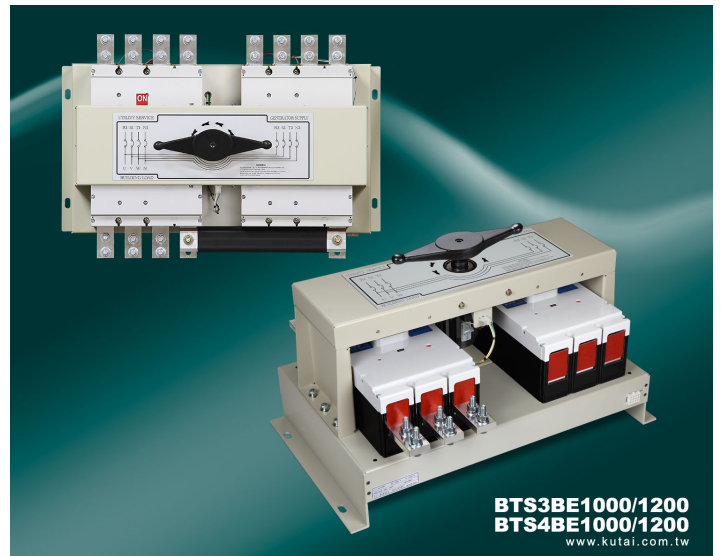

BTS3BE1000/1200

BTS4BE1000/1200

MCCB Type Transfer Switch

Rated Voltage 100 to 600 Vac Rated Current 1000 Amp / 1200 Amp

Features

- High short circuit breaking capacity
- Incorporate OCPD design ^{*1}
- Complies with IEC60947-6-1 requirements ^{*2}
- MCCB has auxiliary limit switch inside
- Reliable motor-operated transfer mechanism
- Molded insulating manual handle
- PVC-coated bus bar > 3KV insulation
- With mechanical interlock
- Includes plug-in connector, for simple hook-up to controller
- Preassembled reinforced aluminum base
- Aluminum made baseplate prevent eddy current effect
- Optional service maintenance key lock device

BTS3BE1000/1200
BTS4BE1000/1200
www.kutai.com.tw

*Customized BTS Available : Please provide the required specification and specified MCCB type (if there is any), we will evaluate the mechanical capability for customers.

BTS Rated Operating Current & AC Rated Breaking Capacity

Type	Poles	Rated Current (A) Ambient Temperature 40 °C	AC Rated Breaking Capacity (KA)					Weight (Kg)
			IEC 60947-2 Icu / Ics					
			240V	380V	415V	440V	500V	
BTS3BE1000	3P	1000	85 / 43	50 / 25	50 / 25	50 / 25	42 / 21	78.5
BTS4BE1000	4P	1000	85 / 43	50 / 25	50 / 25	50 / 25	42 / 21	98
BTS3BE1200	3P	1200	85 / 43	50 / 25	50 / 25	50 / 25	42 / 21	78.5
BTS4BE1200	4P	1200	85 / 43	50 / 25	50 / 25	50 / 25	42 / 21	98

*All dimensions and weights shown are approximate for reference only. For special high breaking capacity requirements, please contact us.

Dimensions

*1 OCPD: Over current protection device.

*2 IEC60947-6-1 Requirements: